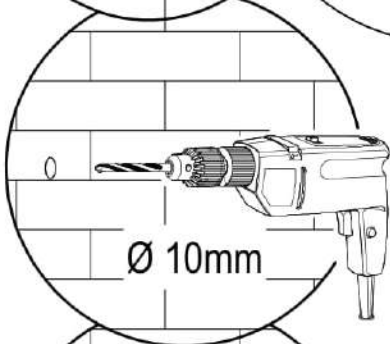

VALERIO

THE SHELVING IS HINGED

 E23 6*60mm x4	 H6 10*50mm x4	 O4 x2

9