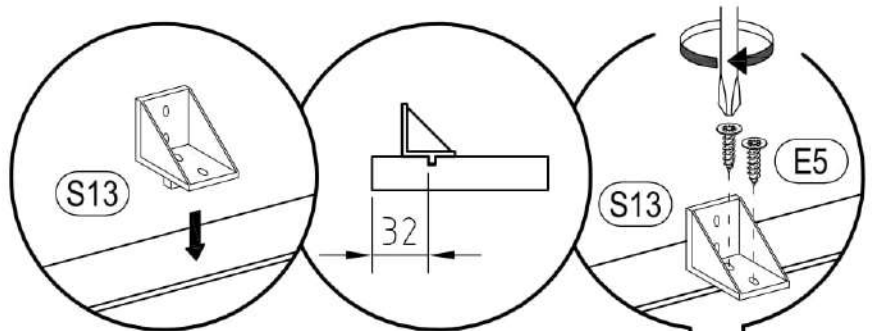

VALERIO

THE SHELVING IS HINGED

 (C1) 5*30mm x8	 (E5) 3,5*16 x8	 (S13) x4

2