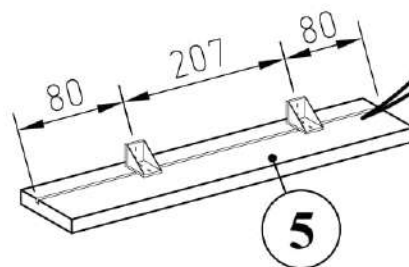

VALERIO

THE SHELVING IS HINGED

 (C1) 5*30mm x8	 (E5) 3,5*16 x8	 (S13) x4

2

x4