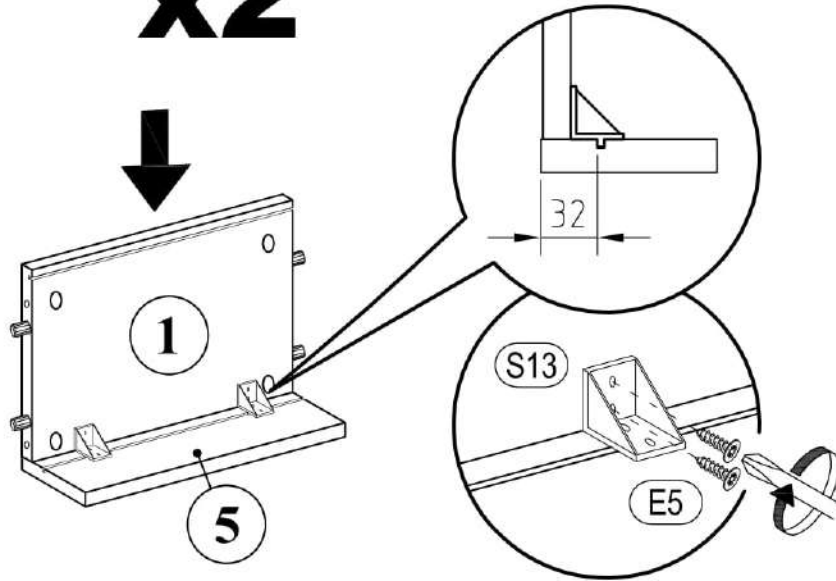

VALERIO

THE SHELVING IS HINGED

3

x2

4